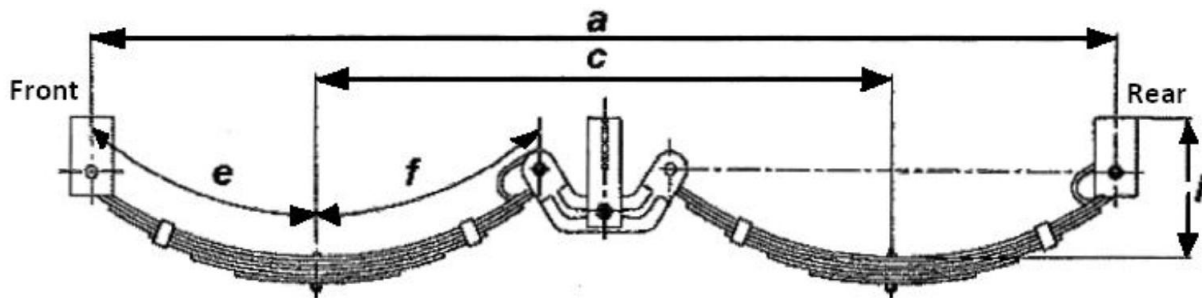

Product Group: Springs

Bulletin No: 63

TANDEM ROLLER ROCKER SPRING SETS

Mullins Wheels has Tandem Roller Rocker Spring Sets available - Complete with Fittings

a = 1580mm / e = 410mm / f = 320mm / i = 190mm / c = 785mm

Part Number	Specifications	Load Rating	Suits Tyre
930-380-14RR	5 Leaf x 60mm x 7mm	2500 Kg	13" and 14"
930-385-14RR	7 Leaf x 60mm x 7mm	3500 Kg	13" and 14"

a = 1580mm / e = 320mm / f = 410mm / i = 190mm / c = 975mm

Part Number	Specifications	Load Rating	Suits Tyre
930-380-16RR	5 Leaf x 60mm x 7mm	2500 Kg	15" and 16"
930-385-16RR	7 Leaf x 60mm x 7mm	3500 Kg	15" and 16"

Available Now from **mullins wheels**