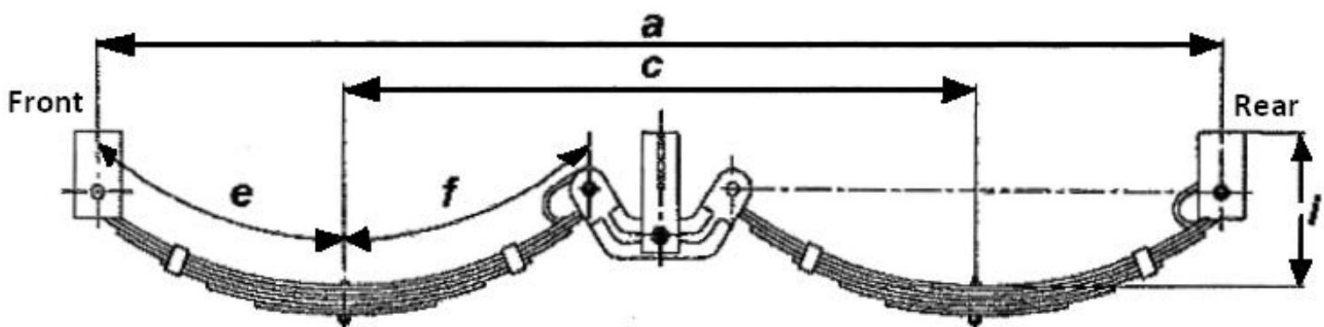

Product Group: Springs

Bulletin No: 63

TANDEM ROLLER ROCKER SPRING SETS

Mullins Wheels has Tandem Roller Rocker Spring Sets available - Complete with Fittings

a = 1580mm / e = 410mm / f = 320mm / i = 190mm / c = 785mm

Part Number	Specifications	Load Rating	Suits Tyre
930-380-14RR	5 Leaf x 60mm x 7mm	2500 Kg	13" and 14"
930-385-14RR	7 Leaf x 60mm x 7mm	3500 Kg	13" and 14"

a = 1580mm / e = 320mm / f = 410mm / i = 190mm / c = 975mm

Part Number	Specifications	Load Rating	Suits Tyre
930-380-16RR	5 Leaf x 60mm x 7mm	2500 Kg	15" and 16"
930-385-16RR	7 Leaf x 60mm x 7mm	3500 Kg	15" and 16"

Available Now from **mullins wheels**