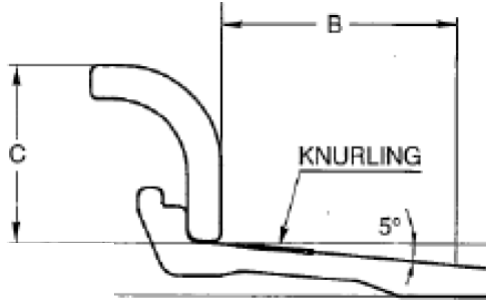

CAT AD55 DUMP TRUCK WHEELS

Heavy Duty EV Style Rear Rim Section