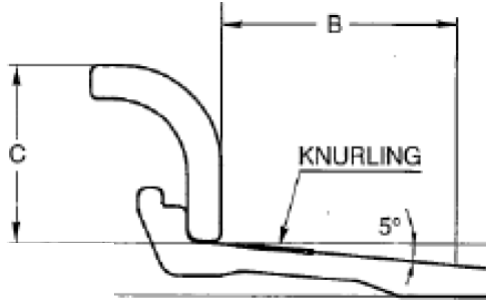

Product Group: Earthmover Wheels

Bulletin No: 102

CAT 777 DUMP TRUCK WHEELS

Mullins Wheels has added CAT777 Dump Truck wheels to its extensive Earthmover wheel range.

CAT 777 WHEEL SPECIFICATIONS: Part Number: 740-1949CAT777

Wheel Size: 19.50 X 49" Heavy
Duty Wheel complete with
Heavy Duty EV Style Rear
Rim Section

740-1949CAT777
Available Now

VISIT US ONLINE ... www.mullinswheels.com.au

CAT 777 DUMP TRUCK WHEELS

Heavy Duty EV Style
Rear Rim Section