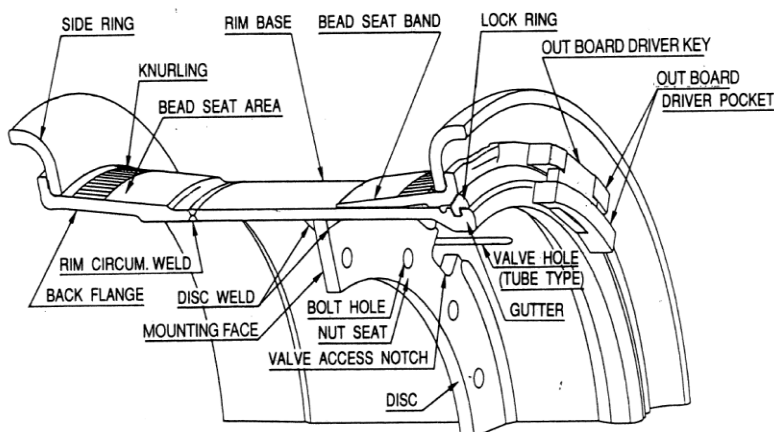

Product Group: Earthmover Wheels

Bulletin No: 103

HEAVY DUTY WHEEL SPARE PARTS

Suit 49" Earthmover Rim Size:

Part Number	Item Description
742-BB49	Bead Seat Band 49" W EV
742-S4049	Flange / Side Ring 4.0 x 49"
743-LR49W	Lock Ring 49" W

VISIT US ONLINE ... www.mullinswheels.com.au

HEAVY DUTY WHEEL SPARE PARTS

Suit 51" Earthmover Rim Size:

Part Number	Item Description
742-BB51	Bead Seat Band 51"
742-S5051	Flange / Side Ring 5.0 X 51"
743-LR51	Lock Ring 51"